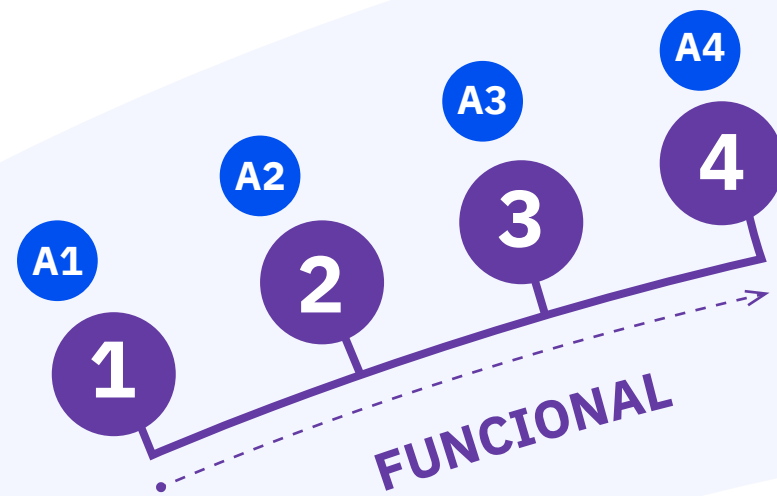

NIVELES BERLITZ ONLINE

Cyberteachers by Berlitz

USUARIO FUNCIONAL

El estudiante podrá mantener conversaciones breves para satisfacer sus necesidades básicas de comunicación.